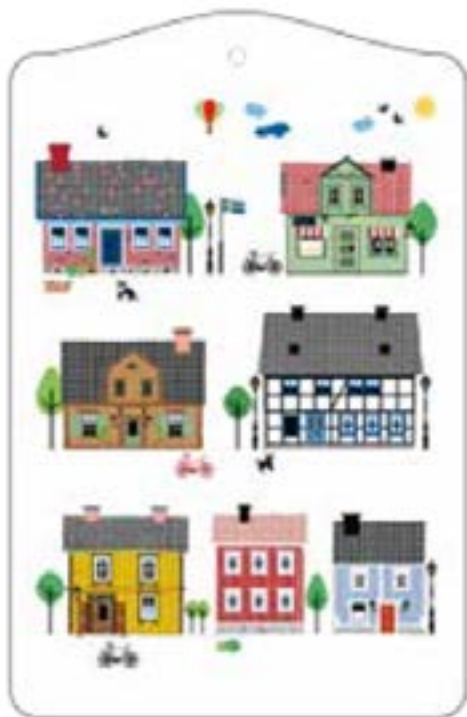

## SUMMER COLLECTION

Strawberries cutting board  
Product nr: 40025  
Size: 40\*17 cm

Strawberries tray  
Product nr: 40026  
Size: 31 cm

Blueberries tray  
Product nr: EE402  
Size: 31 cm

## NEW: HOUSES OF SWEDEN 2 COLLECTION

NEW: Houses of Sweden  
Cocktail Tray  
Product nr: EE207  
Size: 43\*22 cm

NEW: Houses of Sweden Breakfast  
Tray  
Product nr: EE120  
Size: 27\*20 cm

NEW: Houses of Sweden Colours Mug  
Product nr: EE905  
Size: 2,5 dl bone china

HOS Coaster  
yellow house  
Product nr: EE809  
Size: 10,5 cm

HOS Coaster  
blue houses  
Product nr: EE807  
Size: 10,5 cm

HOS Coaster  
green/red houses  
Product nr: EE810  
Size: 10,5 cm

HOS Coaster red house  
Product nr: EE808  
Size: 10,5 cm