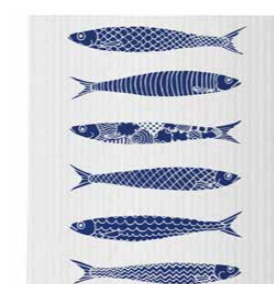

Summer houses
18x20 cm
Underlandet Design
CA707

Dala
18x20 cm, black/red/white
I Love Design
ILV743

Dala
18x20 cm, multi
I Love Design
ILV701

Two horses
18x20 cm, yellow/blue
I Love Design
ILV720

Fiskelycka
18x20 cm, blue
I Love Design
ILV739