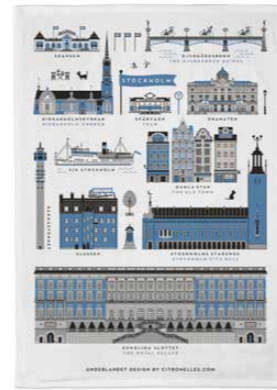

Cities

By UNDERLANDET DESIGN

Graphic architectural collections with known buildings and sights from cities around the world.

Products are available in both blue/red versions.

* No stock item.

Stockholm City
Mug
Red, Bone china
CA924

Stockholm City
Mug
Blue, Bone china
CA925

Stockholm City
Kitchen towel
50x70 cm
blue: CA325
red: CA324