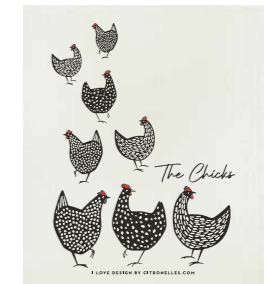

Chicks

By I LOVE DESIGN
Cute chickens perfect for Easter or any occasion.

Dishcloth
18x20 cm
ILV741