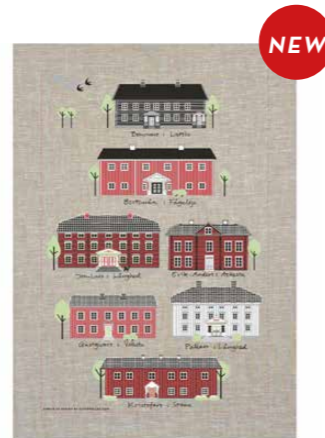

Kitchen towel
Linen, 50x70 cm
CA1001