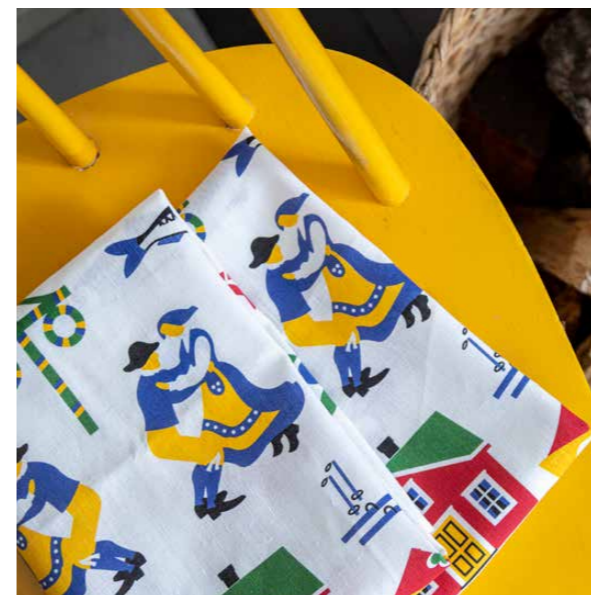

To-go mug
Porceline
CA931

Cutting board
20x34 cm
CA515

Napkins
33x33 cm
CA1206

Breakfast tray
27x20 cm
CA127

Enamel mug
White
CA1705

Dishcloth
18x20 cm
CA710

Kitchen towel
50x70 cm
CA308

Square tray
32x32 cm
CA603