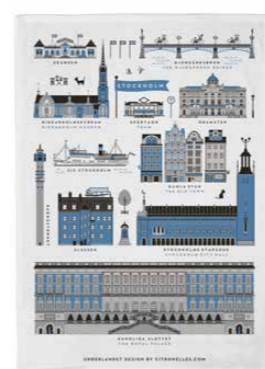

Stockholm
50x70 cm, blue
Underlandet Design
CA325