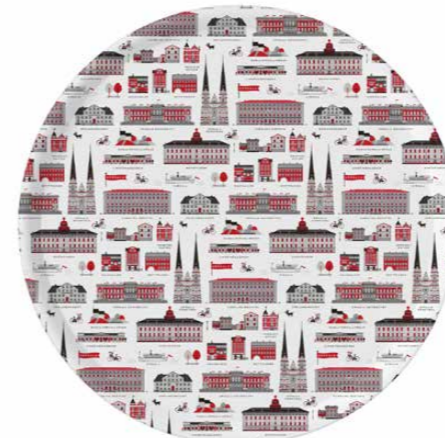

Göteborg*
Round tray
Blue, Ø 38 cm
CA407

Göteborg
Breakfast tray
Blue, 27x20 cm
CA118

Uppsala
Kitchen towel
50x70 cm, red
CA302

Uppsala
Breakfast tray
27x20 cm, red
CA112