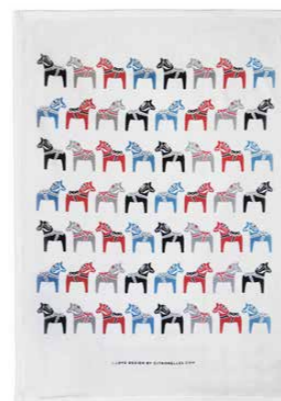

Kitchen towel
Multi, 50x70 cm
ILV305