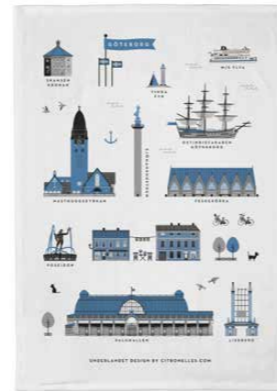

Göteborg*
Round tray
Blue, Ø 38 cm
CA407

Göteborg
Mug
Blue, Bone china
CA917

Göteborg
Breakfast tray
Blue, 27x20 cm
CA118

Uppsala
Kitchen towel
50x70 cm, red
CA302

Uppsala
Breakfast tray
27x20 cm, red
CA112

Uppsala
Mug
Porcelaine, red
CA918