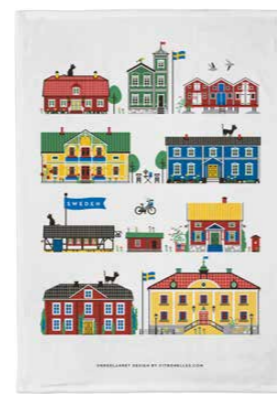

Breakfast tray
White, 27x20 cm
CA122

Kitchen towel
White, 50x70 cm
CA305