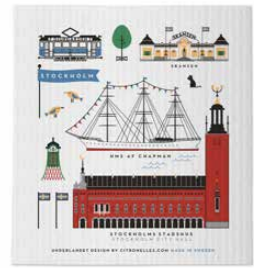

Dishcloth
Multi, 18x20 cm
CA749