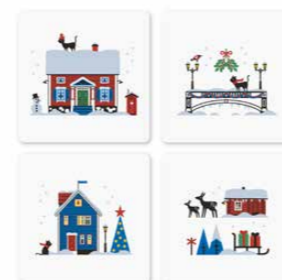

Coasters
Winter House,
4-pack, 9x9 cm
CA815