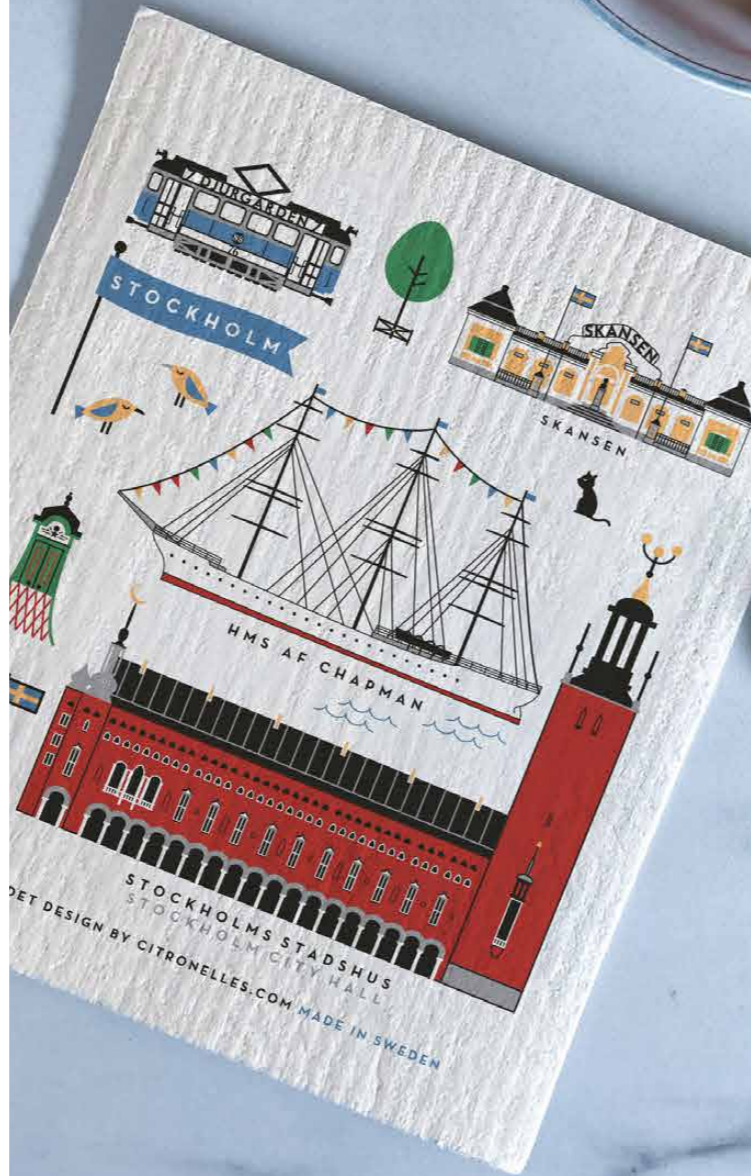

Old Town

By UNDERLANDET DESIGN

A collection with houses from Old Town in Stockholm.

Enamel mug
Multi
CA1706

Breakfast tray
Multi, 27x20 cm
CA129

Dishcloth
Multi, 18x20 cm
CA741

Dishcloth
Red, 18x20 cm
CA740