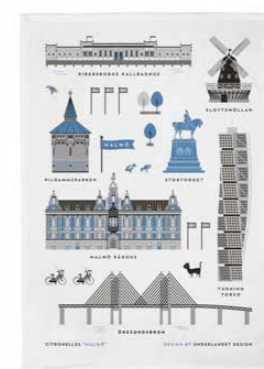

Göteborg
50x70 cm, blue
Underlandet Design
CA807

Malmö
50x70 cm, blue
Underlandet Design
CA204

Malmö
50x70 cm, red
Underlandet Design
CA205

Sweden Traditions
50x70 cm
Underlandet Design
CA308

Flowers of Scandinavia
50x70 cm
Anneko Design Sweden
AN304