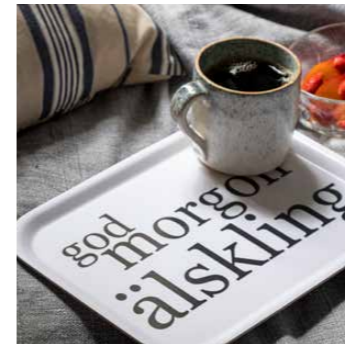

Kitchen towel
White, 50x70 cm
ILV379

Kitchen towel
Linnen, 50x70 cm
ILV380

Square tray
32x32 cm
ILV625

Breakfast tray
27x20 cm
ILV130

God morgon älskling

By I LOVE DESIGN
Our favourite morning quote.

Breakfast tray
27x20 cm, black
Swedish text
ILV114