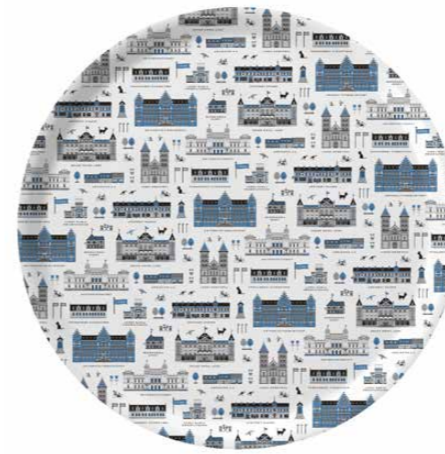

Uppsala*
Round tray
Ø 38 cm, red
CA402