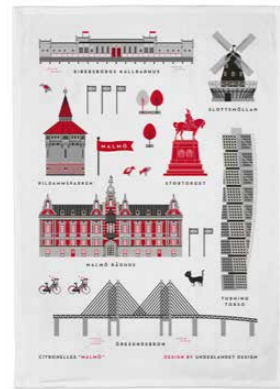

Cities

By UNDERLANDET DESIGN

Graphic architectural collections with known buildings and sights from cities around the world.

Products are available in both blue/red versions.

* No stock item.

Stockholm City
Mug
Red, Bone china
CA924

Stockholm City
Mug
Blue, Bone china
CA925

Uppsala*
Round tray
Ø 38 cm, red
CA402