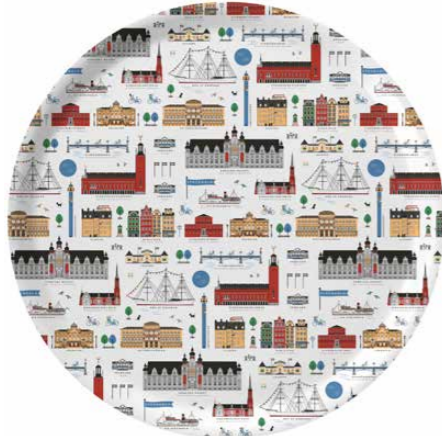

Round tray
Multi, Ø 38 cm
CA408