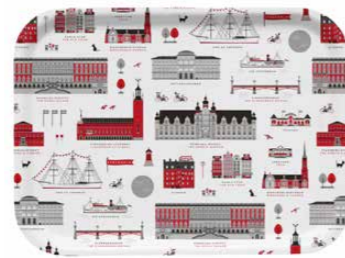

Cities

By UNDERLANDET DESIGN

Graphic architectural collections with known buildings and sights from cities around the world.

Products are available in both blue/red versions.

* No stock item.

Stockholm City
Mug
Red, Bone china
CA924

Stockholm City
Mug
Blue, Bone china
CA925

Stockholm City
Breakfast tray
27x20 cm
red: CA124
blue: CA125