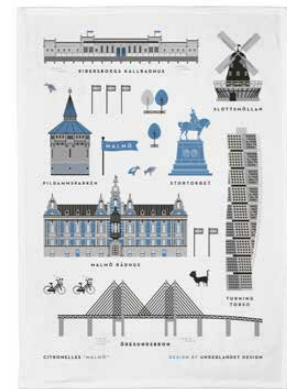

Cities

By UNDERLANDET DESIGN

Graphic architectural collections with known buildings and sights from cities around the world.

Products are available in both blue/red versions.

* No stock item.

Stockholm City
Mug
Red, Bone china
CA924

Stockholm City
Mug
Blue, Bone china
CA925

Uppsala*
Round tray
Ø 38 cm, red
CA402