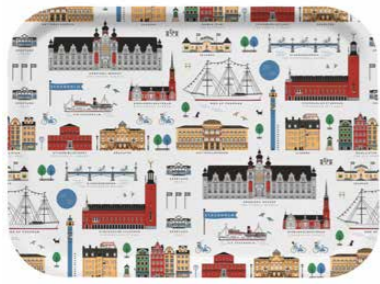

Breakfast tray
Multi, 27x20 cm
CA144