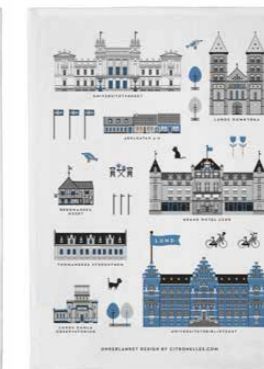

Lund
50x70 cm, blue
Underlandet Design
CA808