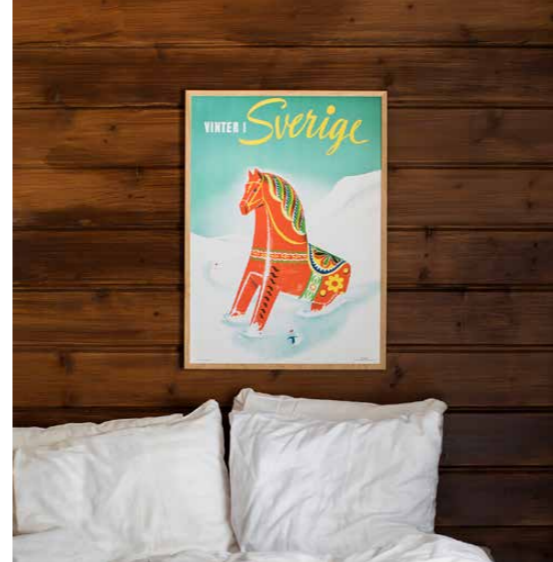

50x70 cm: Today: Sweden & Come to Norden

30x40 cm: Vintage: Sweden

21x30 cm (A4): Vintage: Sweden

Paper:

140-180 g environmentally certified paper.

Packaging & Deliveries:

The larger posters are delivered wrapped in protective paper in a sturdy poster tube with a lid. The tubes are marked with a sticker with the poster’s image and product information. When ordering at least 20 posters, we send a practical sales box in cardboard, which holds 20 poster tubes. The A4 posters come in a plastic pocket with natural colored cardboard as support. We are constantly expanding! So please ask us if you are missing a poster in a certain size!